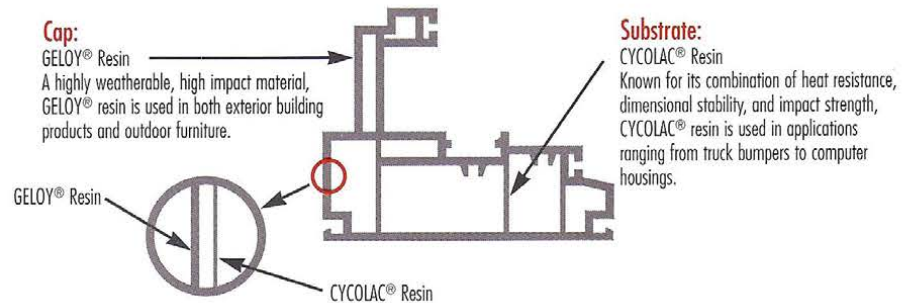

The Advantages of COMPOZIT Technology

Another
Quality
Product Made
From GE
Engineered
Materials

Choice of colors and styles

Manufactured By:

Available Through: