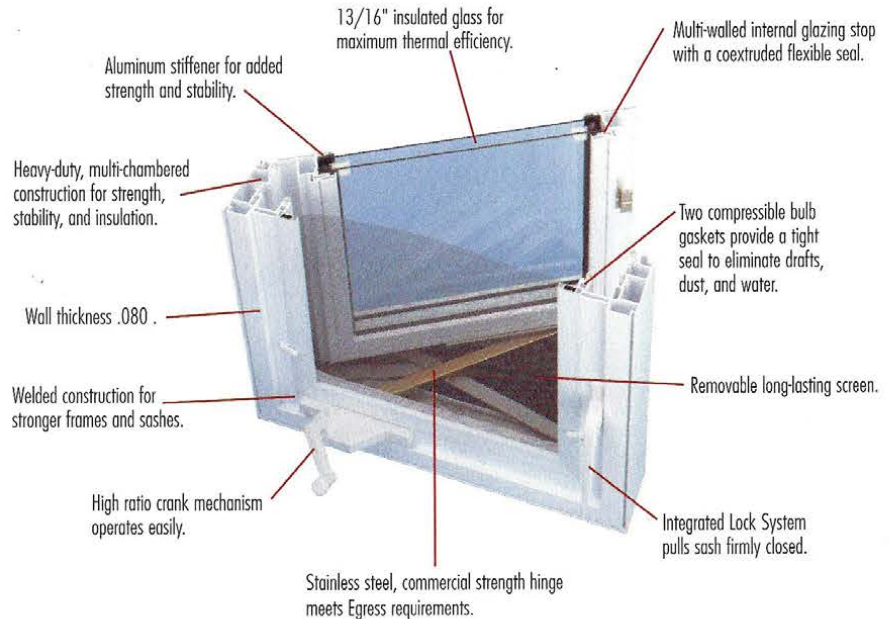

Compare These COMPOZIT Features